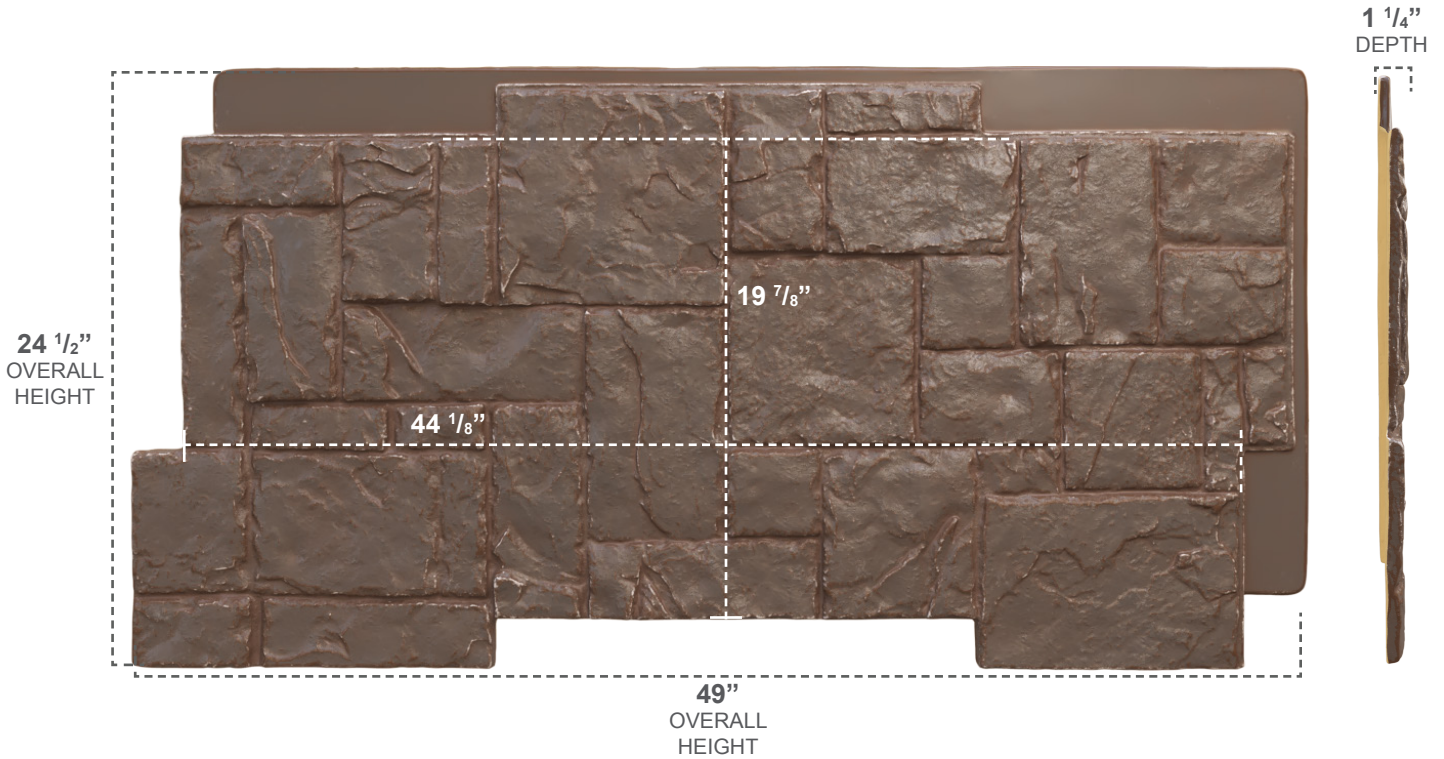

STONEWALL FAUX STONE PANELS

CASTLE ROCK

COLOR	WIDTH	HEIGHT	DEPTH
AUTUMN BRONZE	49"	24 1/2"	1 1/4"

OTHER FINISH OPTIONS

CANYON BROWN

COLFAX

SANDSTONE

SEDONA

SMOKEY RIDGE

.....
OVER 20 MORE
OPTIONS TO
CHOOSE FROM